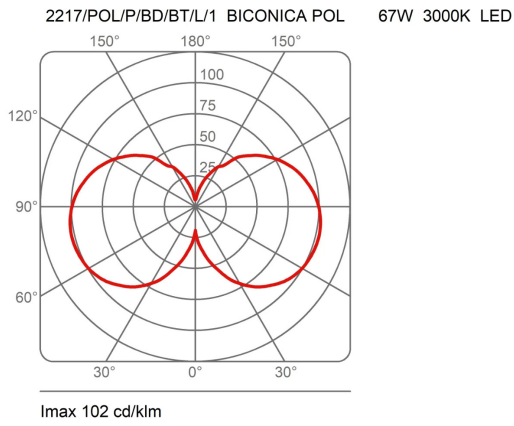

Photometric curves